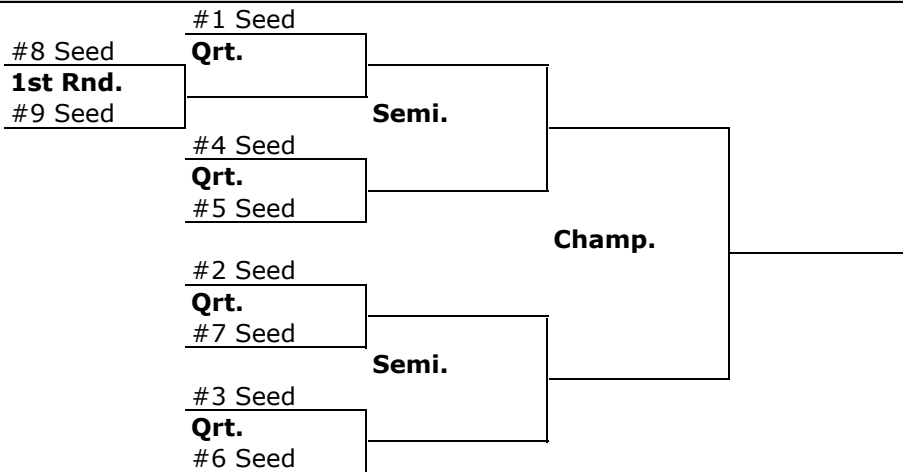

***All teams move on to Championship Bracket that starts Saturday**

11u Boys	
Pool C	
19) Champaign Dream	
20) Quincy Titans	
21) Breese Heat	
22) Edwardsville Tigers	
23) Wheatland Ducks	
24) Edgewood Bulldogs	
25) Missouri Sliders	
26) Danville Broncos	
27) Quincy Cardinals	
28) Aviston Mustangs	
29) Troy Thunder	
30) Plainfield Force	
31) Bloomington Bulls	

***Top 6 teams move on to Championship Bracket on Sunday**

8u Bracket

9u Bracket

11u Bracket

15u Bracket