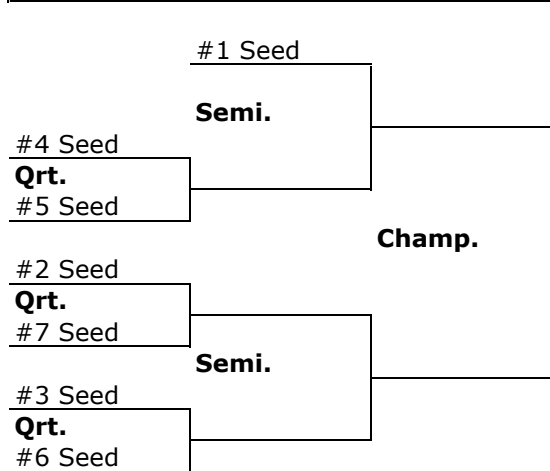

***All teams move on to Championship Bracket that starts Saturday**

11u Boys	
Pool C	
19) Champaign Dream	
20) Quincy Titans	
21) Breese Heat	
22) Edwardsville Tigers	
23) Wheatland Ducks	
24) Edgewood Bulldogs	
25) Missouri Sliders	
26) Danville Broncos	
27) Quincy Cardinals	
28) Aviston Mustangs	
29) Troy Thunder	
30) Plainfield Force	
31) Bloomington Bulls	

***Top 9 teams move on to Championship Bracket starting on Saturday**

***Remaining 4 teams that do not advance will play 1 Consolation Game on Saturday**

15u Boys	
Pool D	
32) Decatur Commodores	
33) O'Fallon Stallions Baseball Club	
34) Pleasant Plains Dawgs	
35) BNBA Blue	
36) Westchester Wildcats	
37) Decatur Rodney Miller All-Stars	
38) Mizuno Eagles	
39) Springfield Bobcats	
40) Forest City Heat	
41) Springfield Scorpions	

***Top 6 teams move on to Championship Bracket on Sunday**

8u Bracket

9u Bracket

11u Bracket

15u Bracket