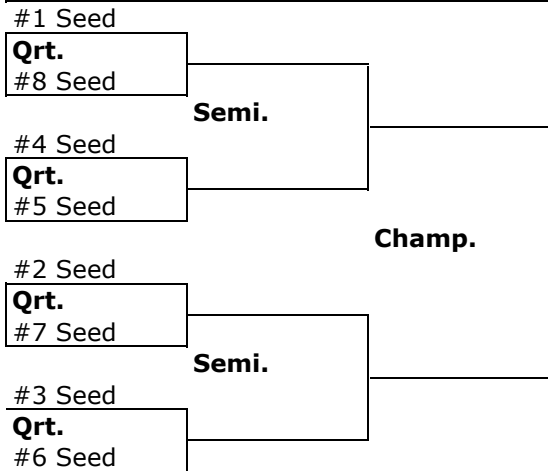

8u Bracket

9u Bracket

11u Bracket

15u Bracket