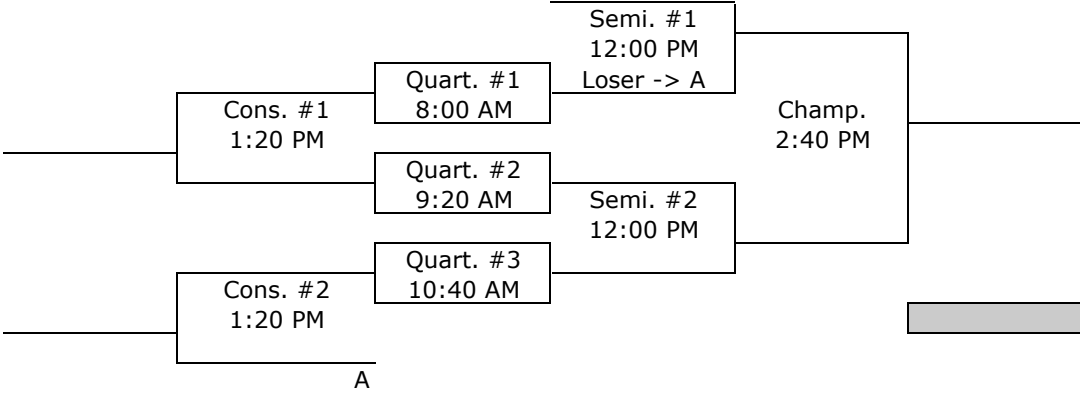

8u Gold Championship Bracket

8u Silver Championship Bracket