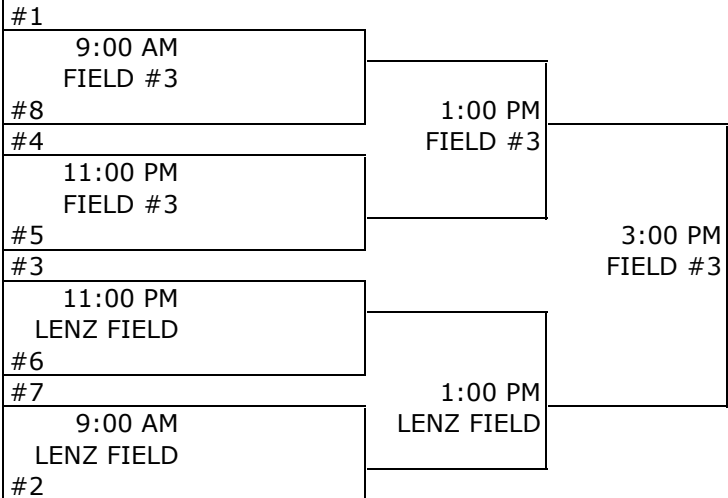

SUNDAYS BRACKET PLAY

ILLINOIS USSSA 9U STATE CHAMPIONS