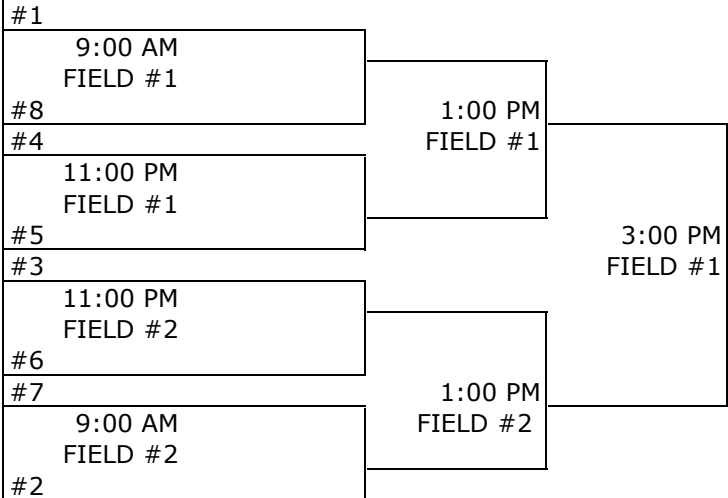

ILLINOIS USSSA 11U STATE CHAMPIONS